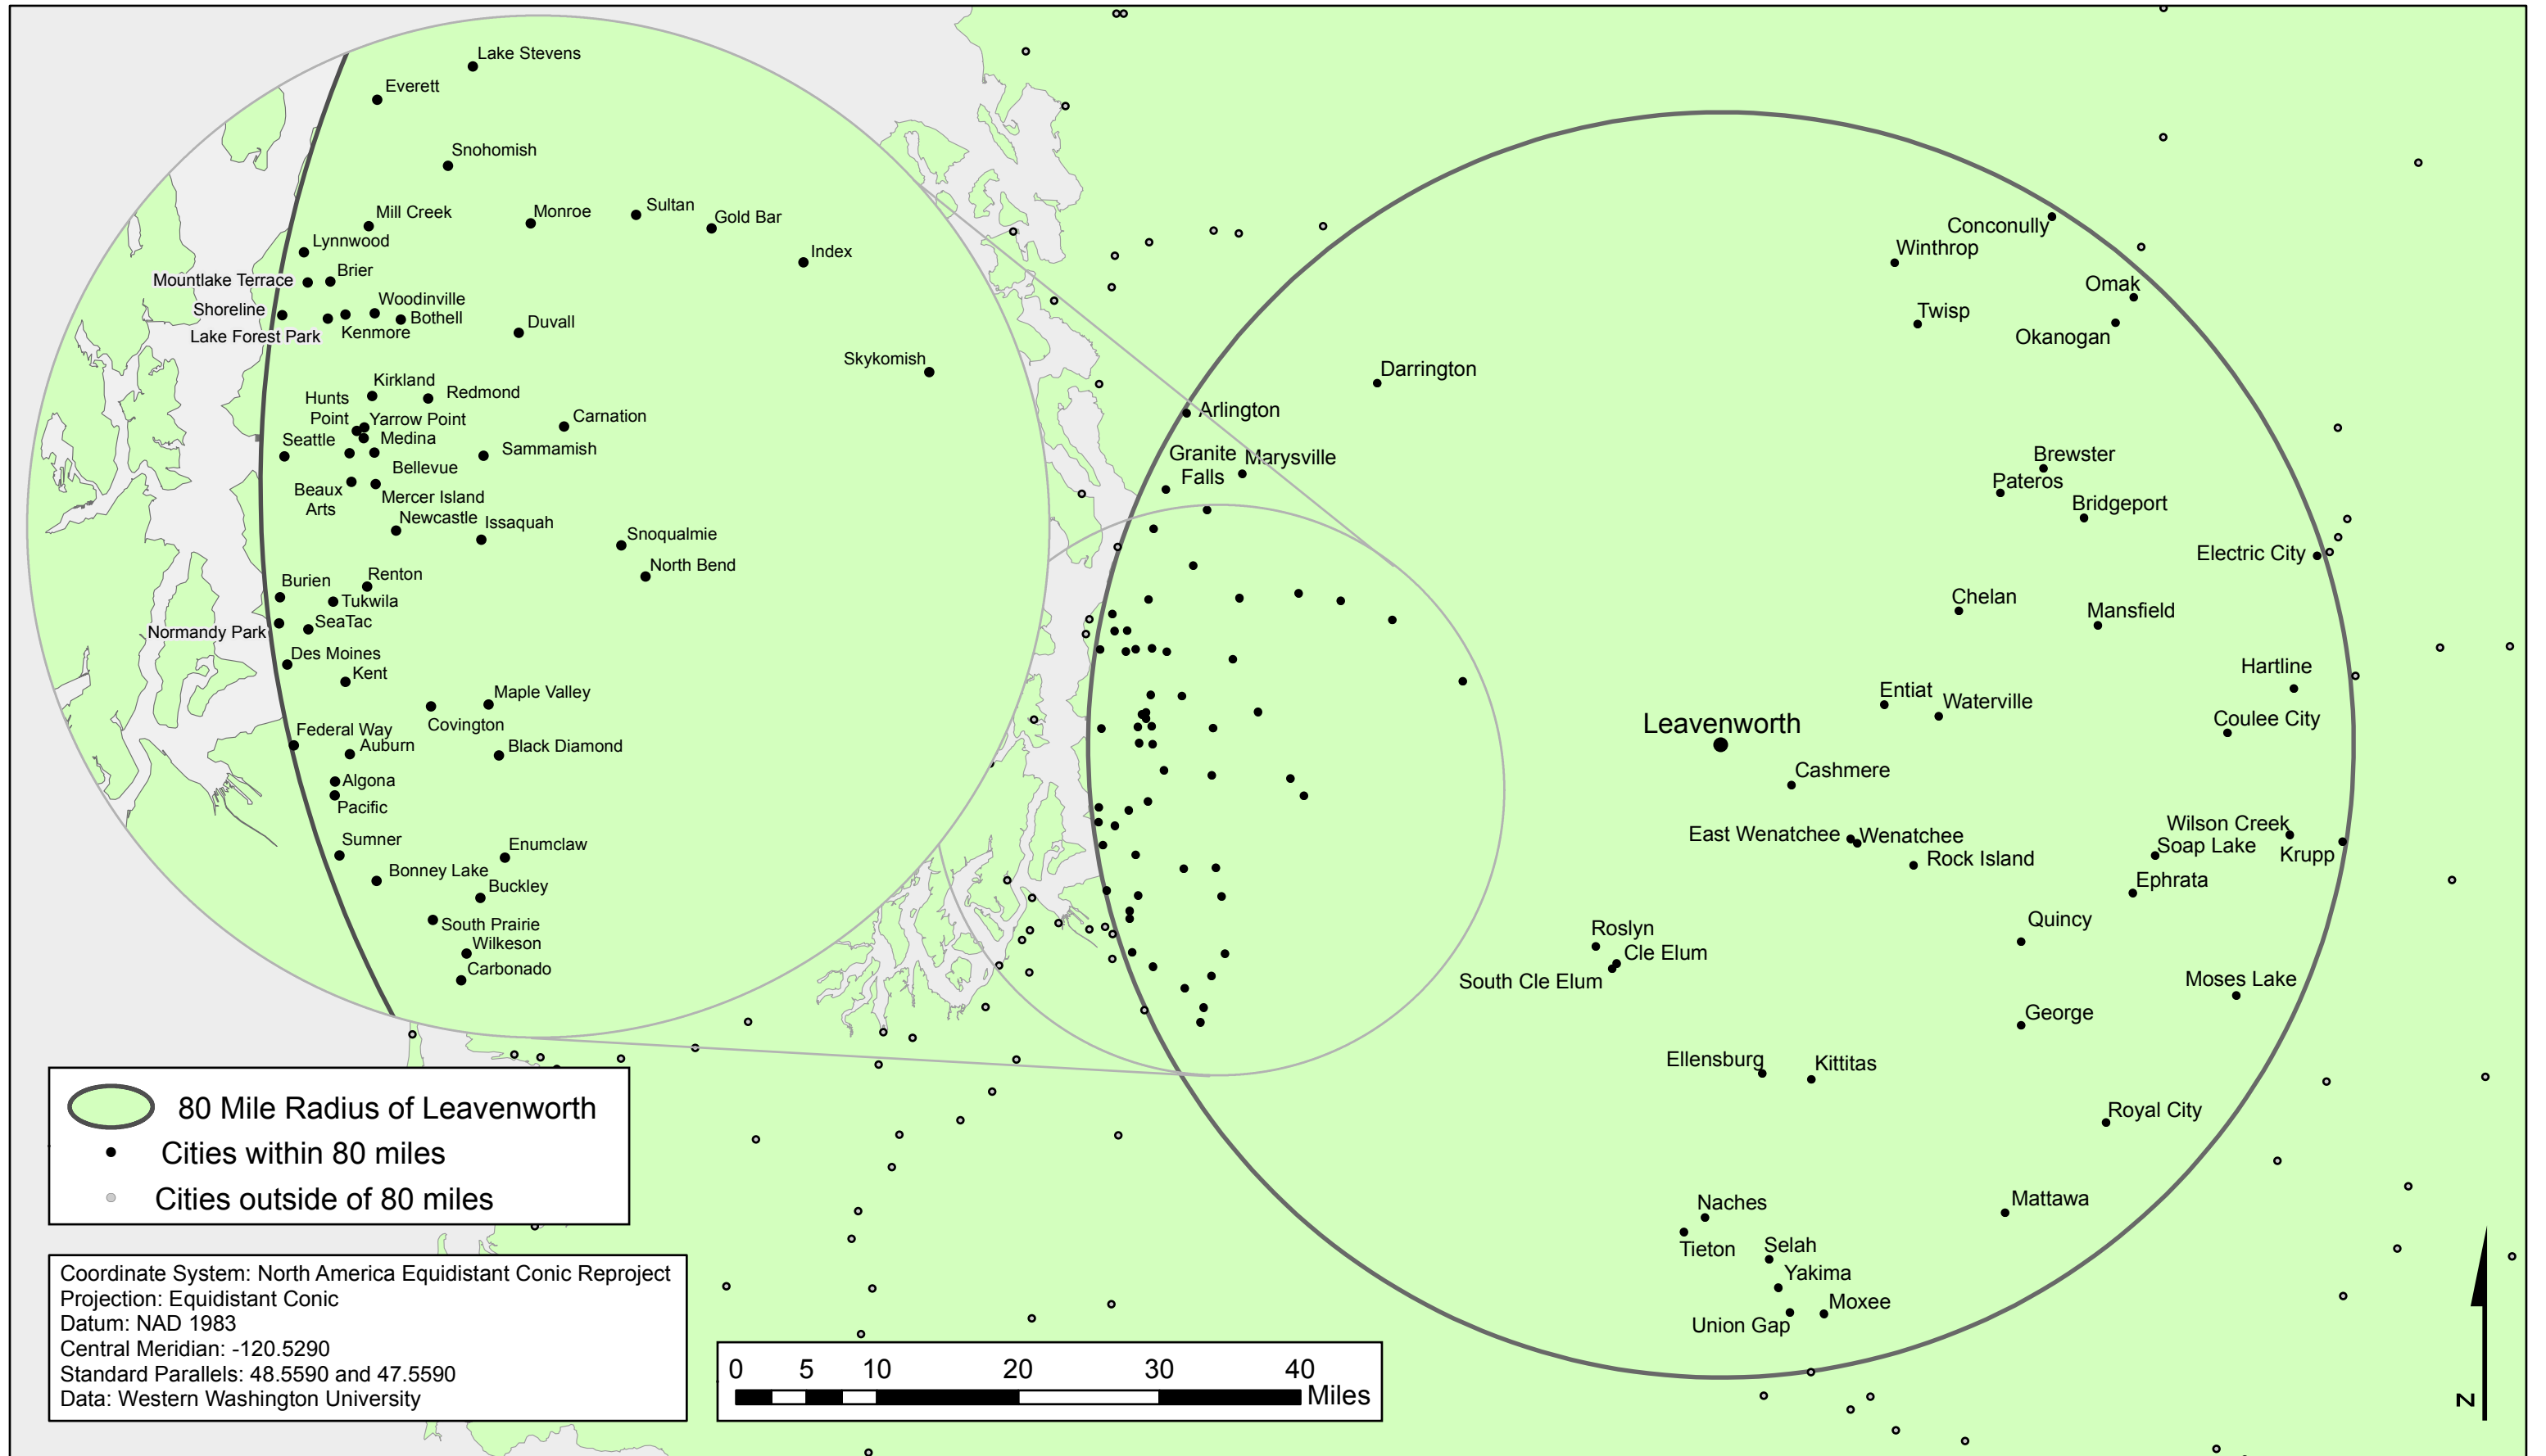

Cities Within 80 Miles of Leavenworth, WA

80 Mile Radius of Leavenworth
 Cities within 80 miles
 Cities outside of 80 miles

Coordinate System: North America Equidistant Conic Reproject
 Projection: Equidistant Conic
 Datum: NAD 1983
 Central Meridian: -120.5290
 Standard Parallels: 48.5590 and 47.5590
 Data: Western Washington University